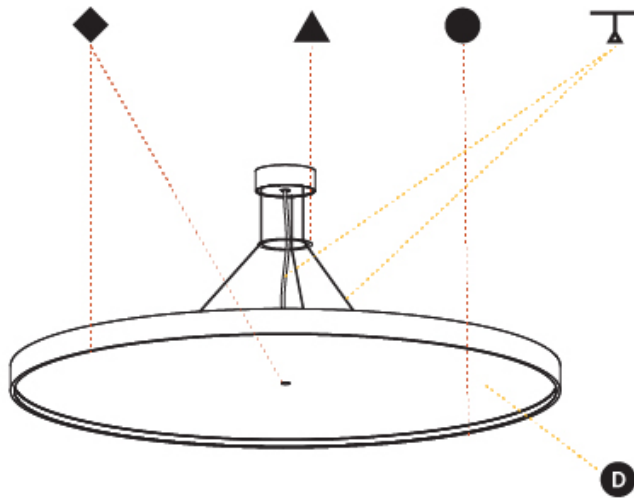

SIGN DIVA KORONA SUSPENSION

A300018-

PROJECT	_____
TYPE	_____
SPECIFIER	_____
QUANTITY	_____
DATE	_____

A