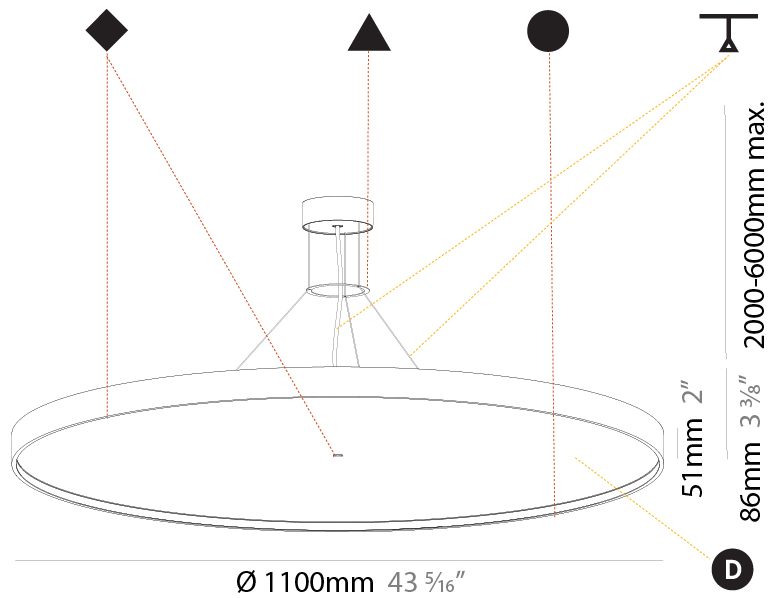

GENERAL

Series: Sign Diva
Subseries: Sign Diva Korona
Partner: Prolicht
Division: Architectural
Installation: Suspension
Product Type: Pendant
Mounting Location: Ceiling
Light Distribution: Direct / Indirect

PHYSICAL

Shape: Round
Diameter (mm): 1100
Diameter (in): 43 ⁵/₁₆"
Height (mm): 86
Height (in): 3 ³/₈"
Max. Overall Height (mm): 2086
Max. Overall Height (in): 82 ¹/₈"
Weight (kg): 21.027
Weight (lbs): 46.36
Diffuser: [PMMA - Opal](#) / [Micro-Prism](#) / [Sparkling Secret](#) / [Vintage Industrial](#)
Fixture Finish: [SSR / BKV / CWI / CRY / HAB / UFT / ITA / RUA / FTG / MYG / LOD / PUS / FRO / FUP / KIA / POP / BLS / SPG / MEY / GOH / CHC / COM / ABZ / JAG / OBR / MOS / ROR](#)
Fixture Material: [PMMA](#) / [Extruded Aluminum](#) / [Steel](#)
Cable Details: 2000mm or 6000mm Transparent Cable

ELECTRICAL

Lamp Type: LED (Zhaga Standard)
Input Wattage (W): 170
Total Output Wattage (W): 135 / 24
Dimming: [Tri-Mode (Non-Dimming and Phase Dimming (120Vac only) and 0-10V Dimming)](#)
Driver Included: Yes
Driver Location: Integrated
Driver Type: Constant Current - Universal
Driver Class: Class 2
Input Voltage (V): 120 - 277
Constant Current (MA): 600 / 350

LED

Color Temperature (°K): [2700](#) / [3000](#) / [3500](#) / [4000](#)
Max. Delivered Lumen (lm): 17378 / 18180 / 20741 / 21164
Nominal Lumen (lm): 22701 / 23749 / 27094 / 27647
CRI: >90 CRI
Lamp Life (hrs): 50000

OPTICAL

RATINGS AND CERTIFICATIONS

Certified By: Certified for North American Standards
IP rating: IP20