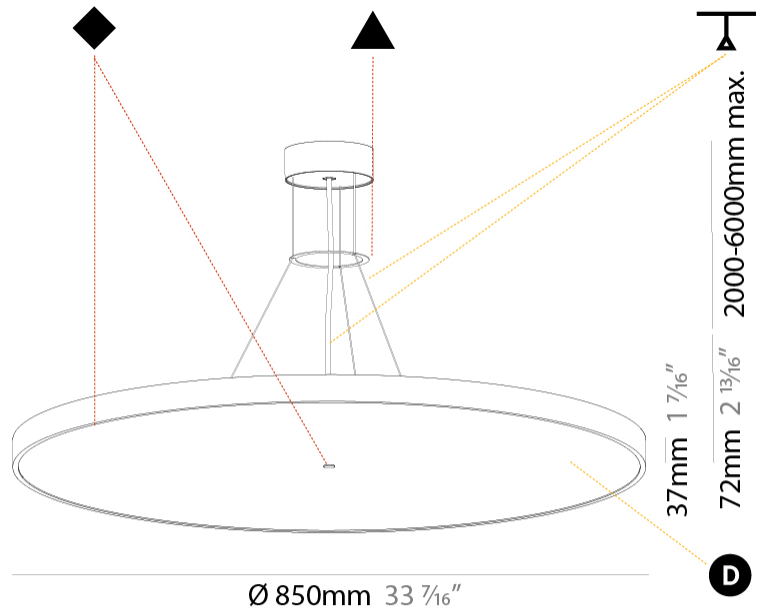

GENERAL

Series: Sign Diva
Subseries: Sign Diva
Partner: Prolicht
Division: Architectural
Installation: Suspension
Product Type: Pendant
Mounting Location: Ceiling
Light Distribution: Direct / Indirect

PHYSICAL

Shape: Round
Diameter (mm): 850
Diameter (in): 33 7/16
Height (mm): 72
Height (in): 2 13/16
Max. Overall Height (mm): 6072
Max. Overall Height (in): 239 1/16
Weight (kg): 14.868
Weight (lbs): 32.78
Diffuser: PMMA - Opal / Micro-Prism / Sparkling Secret / Vintage Industrial
Fixture Finish: SSR / BKV / CWI / CRY / HAB / UFT / ITA / RUA / FTG / MYG / LOD / PUS / FRO / FUP / KIA / POP / BLS / SPG / MEY / GOH / CHC / COM / ABZ / JAG / OBR / MOS / ROR
Fixture Material: PMMA / Extruded Aluminum / Steel
Cable Details: 2000mm or 6000mm Transparent Cable

ELECTRICAL

Lamp Type: LED (Zhaga Standard)
Input Wattage (W): 118.8
Total Output Wattage (W): 94.8
Dimming: Tri-Mode (Non-Dimming and Phase Dimming (120Vac only) and 0-10V Dimming)
Driver Included: Yes
Driver Location: Integrated
Driver Type: Constant Current - Universal
Driver Class: Class 2
Input Voltage (V): 120 - 277
Constant Current (MA): 600 / 350

LED

Color Temperature (°K): 2700 / 3000 / 3500 / 4000
Max. Delivered Lumen (lm): 9880 / 12310 / 12554 / 12810
CRI: >90 CRI
Lamp Life (hrs): 50000

OPTICAL

RATINGS AND CERTIFICATIONS

Certified By: Certified for North American Standards
IP rating: IP20