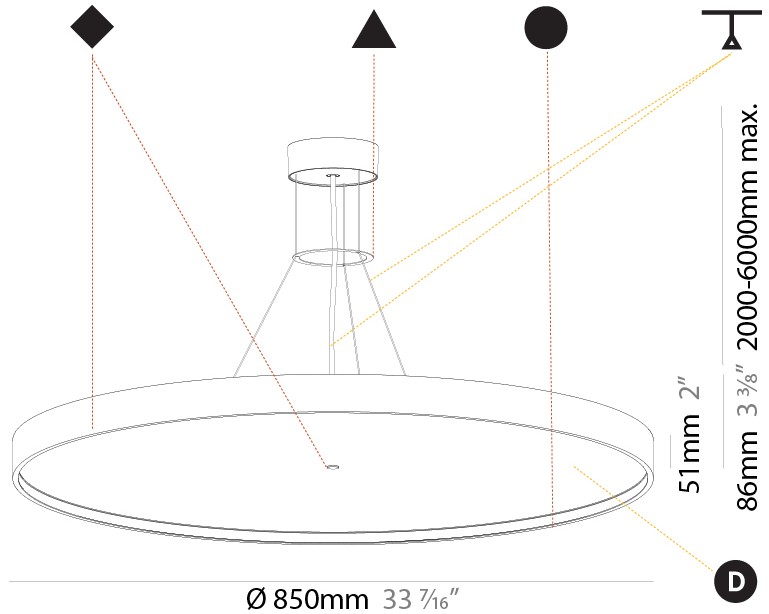

GENERAL

Series: Sign Diva
Subseries: Sign Diva Korona
Partner: Prolicht
Division: Architectural
Installation: Suspension
Product Type: Pendant
Mounting Location: Ceiling
Light Distribution: Direct / Indirect

PHYSICAL

Shape: Round
Diameter (mm): 850
Diameter (in): 33 7/16
Height (mm): 86
Height (in): 3 3/8
Max. Overall Height (mm): 2086
Max. Overall Height (in): 82 1/8
Weight (kg): 15.251
Weight (lbs): 33.62
Diffuser: PMMA - Opal / Micro-Prism / Sparkling Secret / Vintage Industrial
Fixture Finish: SSR / BKV / CWI / CRY / HAB / UFT / ITA / RUA / FTG / MYG / LOD / PUS / FRO / FUP / KIA / POP / BLS / SPG / MEY / GOH / CHC / COM / ABZ / JAG / OBR / MOS / ROR
Fixture Material: PMMA / Extruded Aluminum / Steel
Cable Details: 2000mm or 6000mm Transparent Cable

ELECTRICAL

Lamp Type: LED (Zhaga Standard)
Input Wattage (W): 118.8
Total Output Wattage (W): 76.8 / 18
Dimming: Tri-Mode (Non-Dimming and Phase Dimming (120Vac only) and 0-10V Dimming)
Driver Included: Yes
Driver Location: Integrated
Driver Type: Constant Current - Universal
Driver Class: Class 2
Input Voltage (V): 120 - 277
Constant Current (MA): 600 / 350

LED

Color Temperature (°K): 2700 / 3000 / 3500 / 4000
Max. Delivered Lumen (lm): 10450 / 10854 / 12325 / 12577
Nominal Lumen (lm): 13561 / 14178 / 16100 / 16429
CRI: >90 CRI
Lamp Life (hrs): 50000

OPTICAL

RATINGS AND CERTIFICATIONS

Certified By: Certified for North American Standards
IP rating: IP20