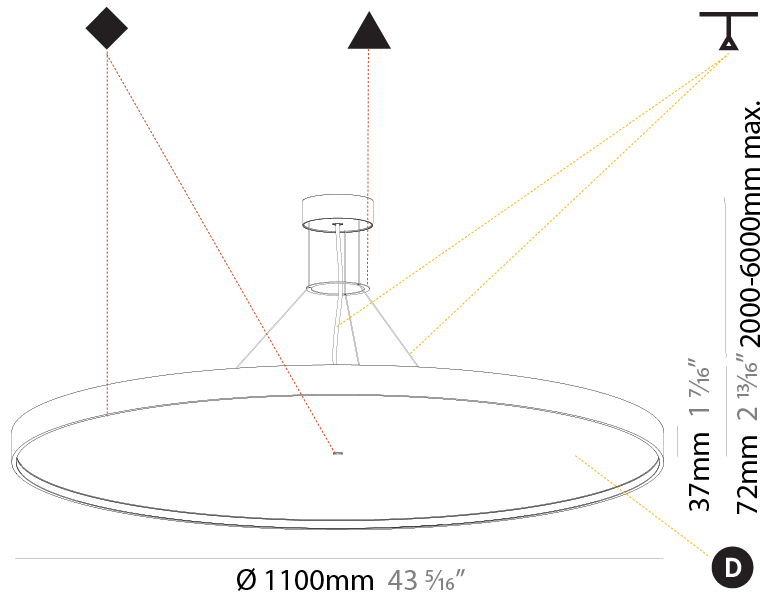

GENERAL

Series: Sign Diva
Subseries: Sign Diva
Partner: Prolicht
Division: Architectural
Installation: Suspension
Product Type: Pendant
Mounting Location: Ceiling
Light Distribution: Direct / Indirect

PHYSICAL

Shape: Round
Diameter (mm): 1100
Diameter (in): 43 ⁵/₁₆"
Height (mm): 72
Height (in): 2 ¹³/₁₆"
Weight (kg): 20.78
Weight (lbs): 45.81
Diffuser: PMMA - Opal / Micro-Prism / Sparkling Secret / Vintage Industrial
Fixture Finish: SSR / BKV / CWI / CRY / HAB / UFT / ITA / RUA / FTG / MYG / LOD / PUS / FRO / FUP / KIA / POP / BLS / SPG / MEY / GOH / CHC / COM / ABZ / JAG / OBR / MOS / ROR
Fixture Material: PMMA / Extruded Aluminum / Steel
Cable Details: 2000mm/78 3/4" or 6000mm/236 1/4" Transparent Cable

ELECTRICAL

Lamp Type: LED (Zhaga Standard)
Input Wattage (W): 169.4 / 28.6
Total Output Wattage (W): 135 / 24
Dimming: Tri-Mode (Non-Dimming and Phase Dimming (120Vac only) and 0-10V Dimming)
Driver Included: Yes
Driver Location: Integrated
Driver Type: Constant Current - Universal
Driver Class: Class 2
Input Voltage (V): 120 - 277
Constant Current (MA): 600 / 350

LED

Color Temperature (*K): 2700 / 3000 / 3500 / 4000
Max. Delivered Lumen (lm): 20030 / 20610 / 21050 / 21480
CRI: >90 CRI
Lamp Life (hrs): 50000

OPTICAL

RATINGS AND CERTIFICATIONS

Certified By: Certified for North American Standards
IP rating: IP20

PROJECT
TYPE
SPECIFIER
QUANTITY
DATE